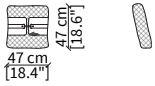

VF02 B – tonalità beige

VF02 T – tonalità tortora

VF02 M – tonalità marrone

Size: 47x47cm

Materials: upper part covered in fabric, bottom part in satin plissé and middle embroidered logo VF in relief refined by a plain piping.

Cuscino 47x47 cm / Cushion 47x47 cm

cod. VF01

Cuscino 47x47 cm / Cushion 47x47 cm

cod. VF02

Cuscino 47x47 cm / Cushion 47x47 cm

cod. VF03

Cuscino 47x47 cm / Cushion 47x47 cm

cod. VF04